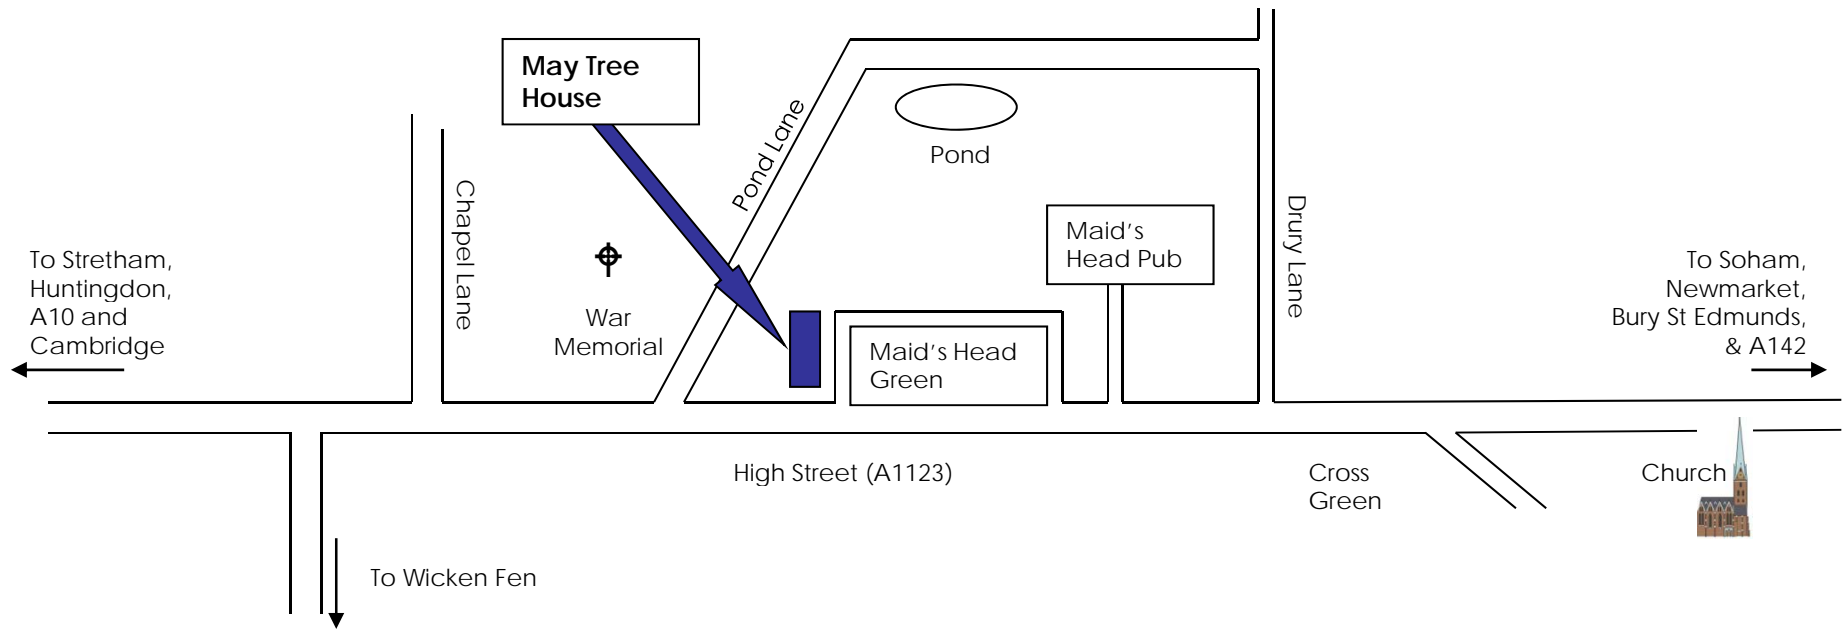

N

Instructions for finding Bardwyck

May Tree House, 32 High Street, Wicken,
Ely, Cambridgeshire CB7 5XR
Tel 01353 721991

Not to scale