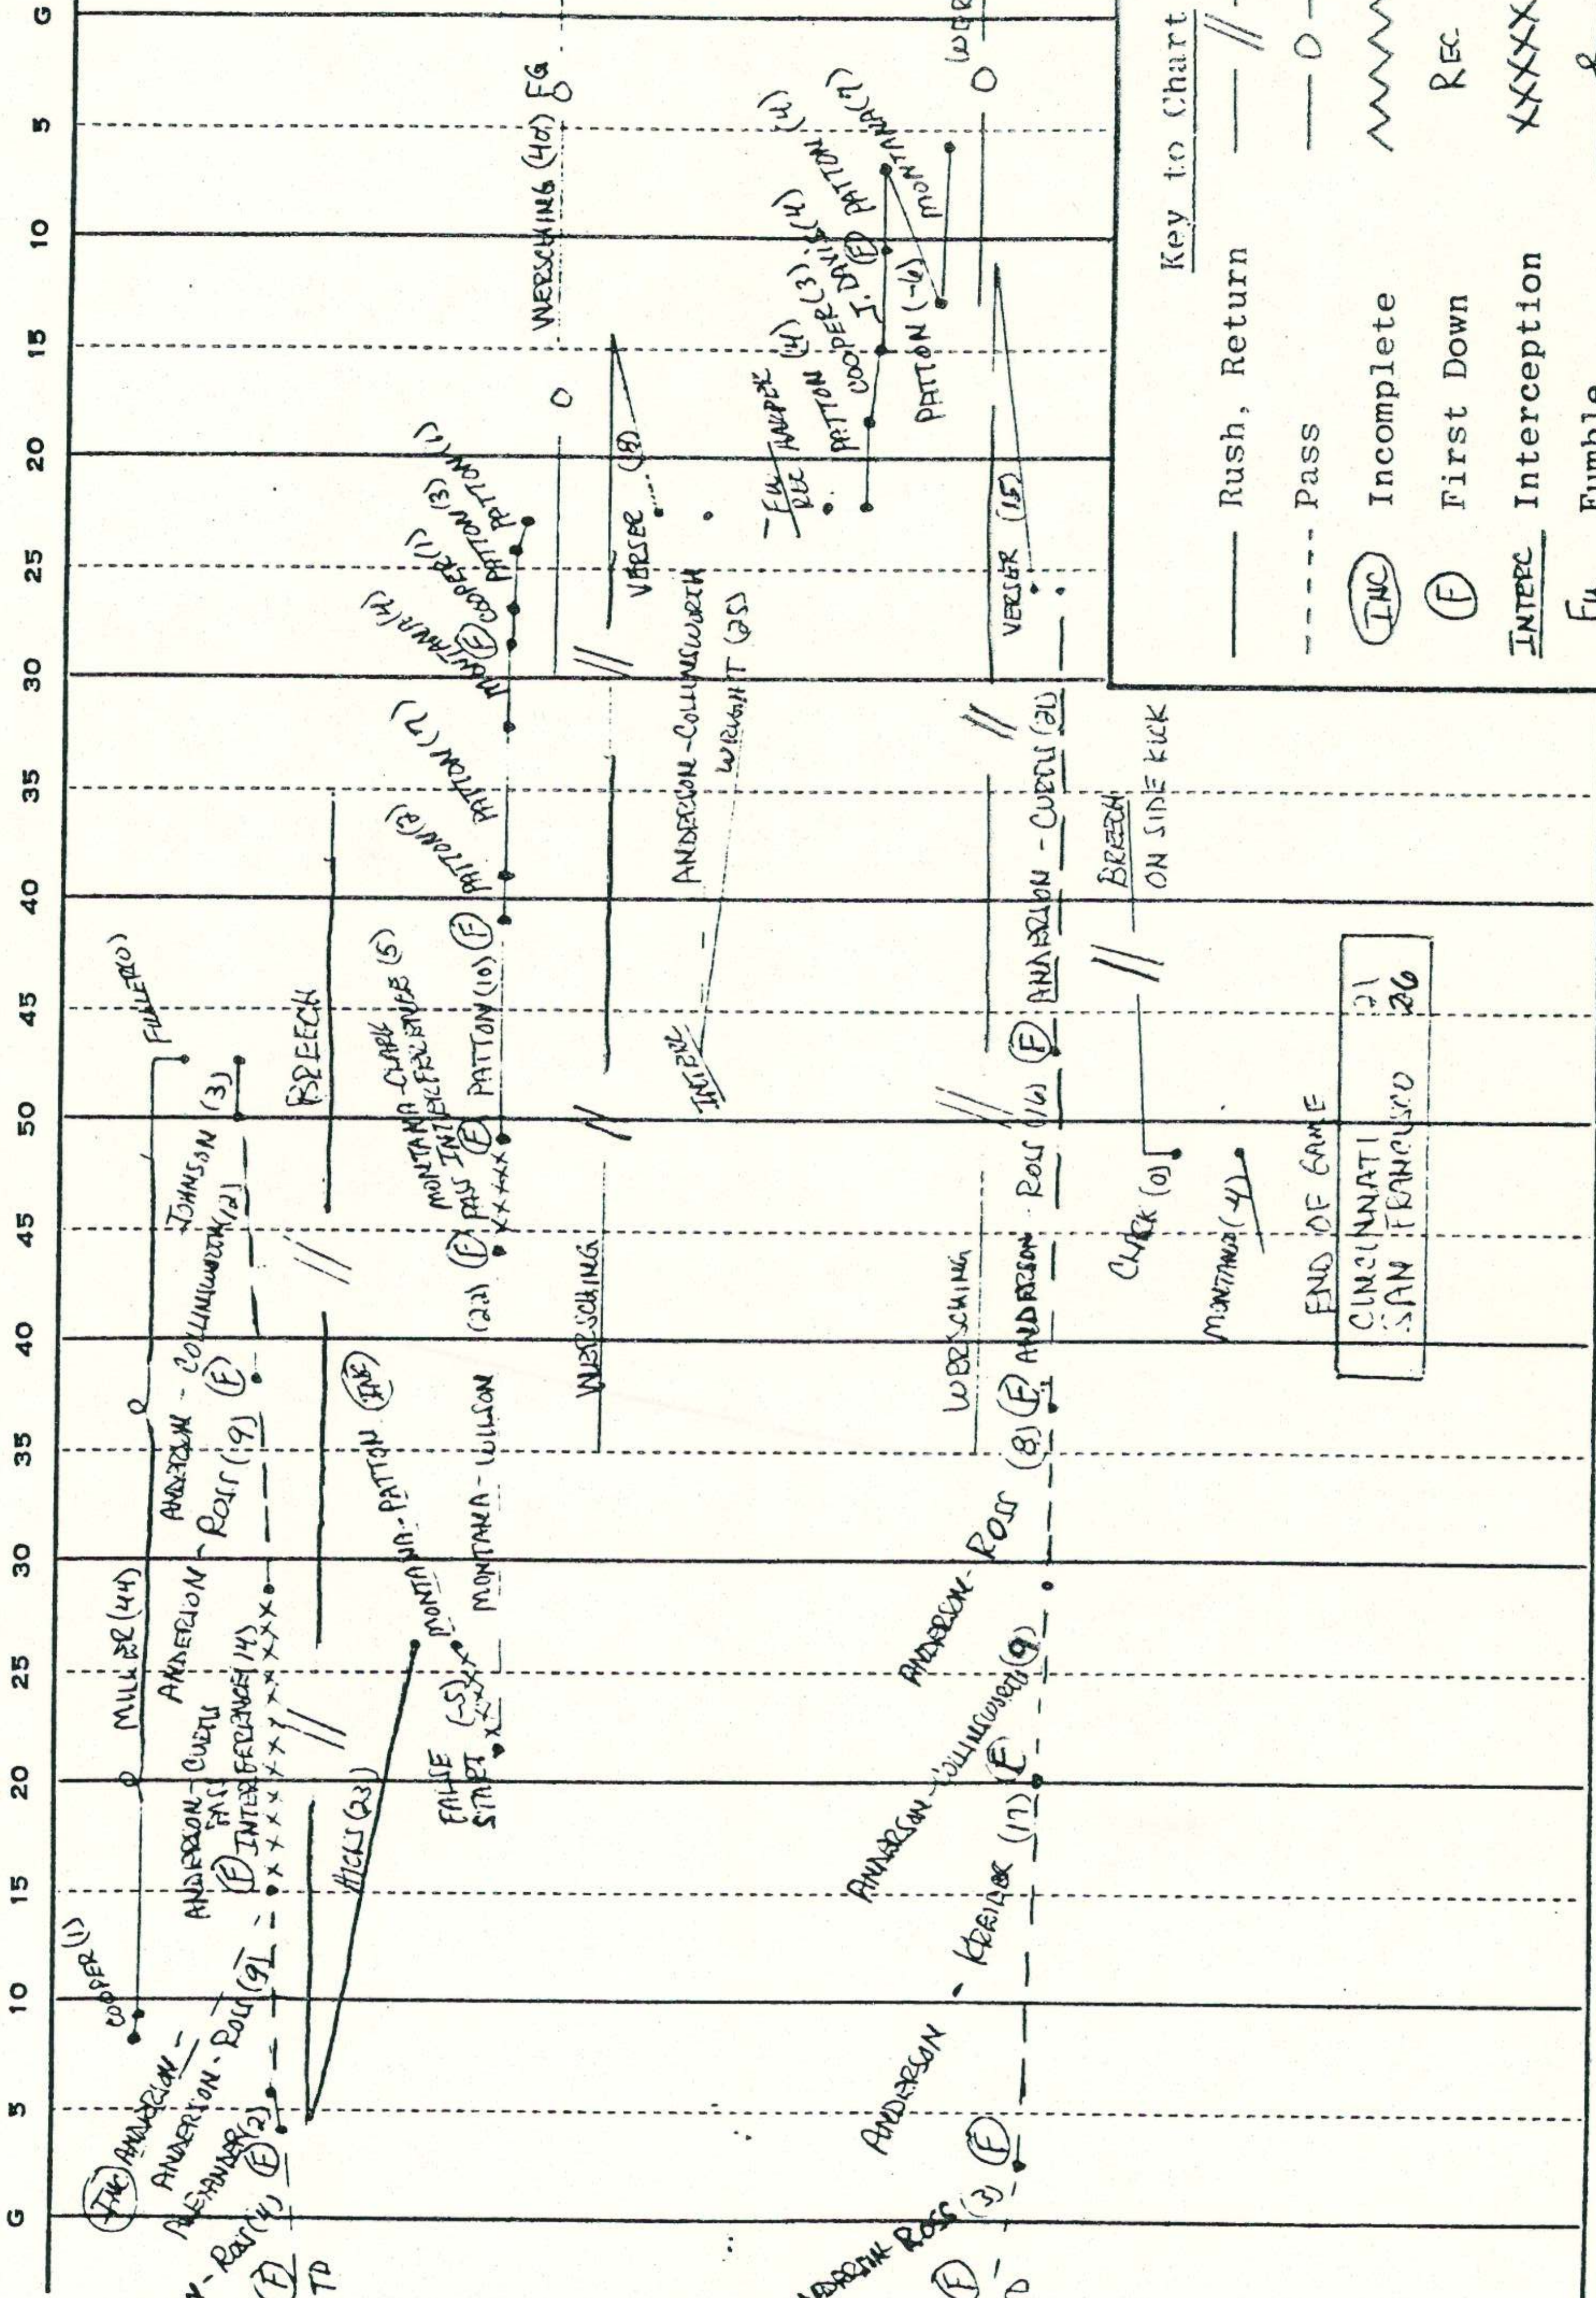

1-24-82 DATE

SAN FRANCISCO 49ers (NFC)

VS. CINCINNATI BENGALS (AFC)

4th QUARTER

(81,270)

SUPER BOWL XVI

Cinn 14
San Fran 20
PAT BRECH
4:54 Elapsed

Cinn 21
San Fran 26
PAT BRECH
14:44 Elapsed

Cinn 14
San Fran 23
3 Pts
9:35 Elapsed

Cinn 14
San Fran 26
3 Pts
13:03 Elapsed

END OF GAME
CINCINNATI 21
SAN FRANCISCO 26

1. Key to Chart
2. Rush, Return — // — Kickoff
   - - - Pass — O — Field Goal
   - ⊖ Incomplete
   - Ⓢ First Down
   - Ⓢ REC Recovery
   - Ⓢ INTERC Interception
   - Ⓢ XXXXX Penalty
   - Fu Fumble
   - Punt